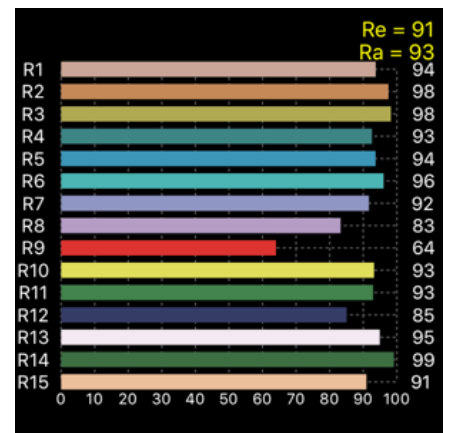

Item #	Length	Color Temp. (Kelvins)	CRI	Watts	Diode Quantity	Lumens (max.)	Finish
AL-03-02-12001-WH	9 in.	2700K / 3000K / 4000K	94+	4W	32	200	white
AL-03-02-12011-WH	14 in.		94+	7W	36	360	white
AL-03-02-12021-WH	22 in.		94+	11W	72	610	white
AL-03-02-12031-WH	32 in.		94+	15W	108	810	white

Input Voltage	120V AC
Dimmable	With TRIAC dimmers
Width	4 inches
Height	1 inch
Housing	Aluminum
Diode Type	2835 SMD
Certs/Ratings	ETL Listed, Energy Star
Warranty	5 years

Features

- Three white color temperatures
- Two-way brightness switch
- Dimmable with TRIAC dimmers
- Aluminum housing
- Diffuser cover
- Knockouts for easy hardwiring
- Includes cable connector and interconnector plug

AC Splice Cable (sold separately)
AL-03-01-9951-WH - (6 foot - white)
AL-03-01-9952-BL - (6 foot - black)

Interconnector and wire connector (included)

Interconnector Cable (sold separately)
AL-03-01-9921-WH - (12 inch - white)
AL-03-01-9922-BL - (12 inch - black)
AL-03-01-9931-WH - (36 inch - white)
AL-03-01-9932-BL - (36 inch - black)

2700K

3000K

4000K