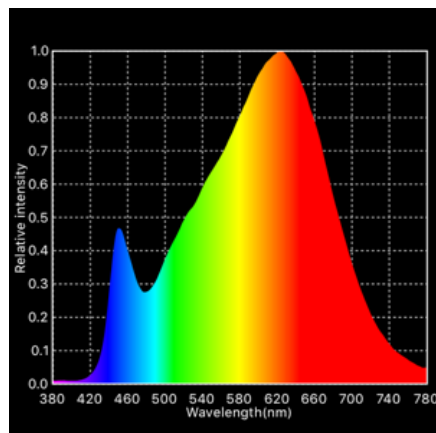

Item #	Length	Color Temp. (Kelvins)	CRI	Watts	Diode Quantity	Lumens (max.)	Finish
AL-03-02-12001-WH	9 in.	2700K / 3000K / 4000K	94+	4W	32	200	white
AL-03-02-12011-WH	14 in.		94+	7W	36	360	white
AL-03-02-12021-WH	22 in.		94+	11W	72	610	white
AL-03-02-12031-WH	32 in.		94+	15W	108	810	white

2700K

3000K

4000K