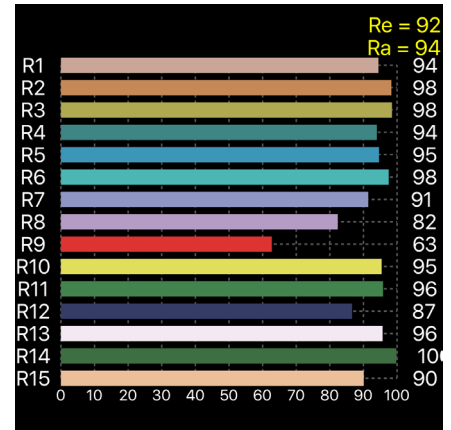

Item #	Length	Color Temp. (Kelvins)	CRI	Watts	Diode Quantity	Lumens (max.)	Finish
AL-03-02-12001-WH	9 in.	2700K / 3000K / 4000K	94+	4W	32	200	white
AL-03-02-12011-WH	14 in.		94+	7W	36	360	white
AL-03-02-12021-WH	22 in.		94+	11W	72	610	white
AL-03-02-12031-WH	32 in.		94+	15W	108	810	white

Input Voltage	120V AC
Dimmable	With TRIAC dimmers
Width	4 inches
Height	1 inch
Housing	Aluminum
Diode Type	2835 SMD
Certs/Ratings	ETL Listed, Energy Star
Warranty	5 years

Features

- Three white color temperatures
- Two-way brightness switch
- Dimmable with TRIAC dimmers
- Aluminum housing
- Diffuser cover
- Knockouts for easy hardwiring
- Includes cable connector and interconnector plug

AC Splice Cable (sold separately)
AL-03-01-9951-WH - (6 foot - white)
AL-03-01-9952-BL - (6 foot - black)

Interconnector and wire connector (included)

Interconnector Cable (sold separately)
AL-03-01-9921-WH - (12 inch - white)
AL-03-01-9922-BL - (12 inch - black)
AL-03-01-9931-WH - (36 inch - white)
AL-03-01-9932-BL - (36 inch - black)

2700K

3000K

4000K