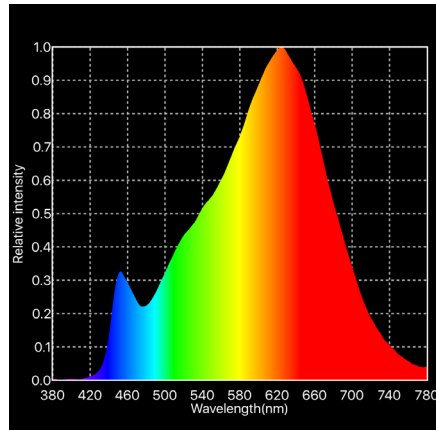

Item #	Length	Color Temp. (Kelvins)	CRI	Watts	Diode Quantity	Lumens (max.)	Finish
AL-03-02-12001-WH	9 in.	2700K / 3000K / 4000K	94+	4W	32	200	white
AL-03-02-12011-WH	14 in.		94+	7W	36	360	white
AL-03-02-12021-WH	22 in.		94+	11W	72	610	white
AL-03-02-12031-WH	32 in.		94+	15W	108	810	white

2700K

3000K

4000K